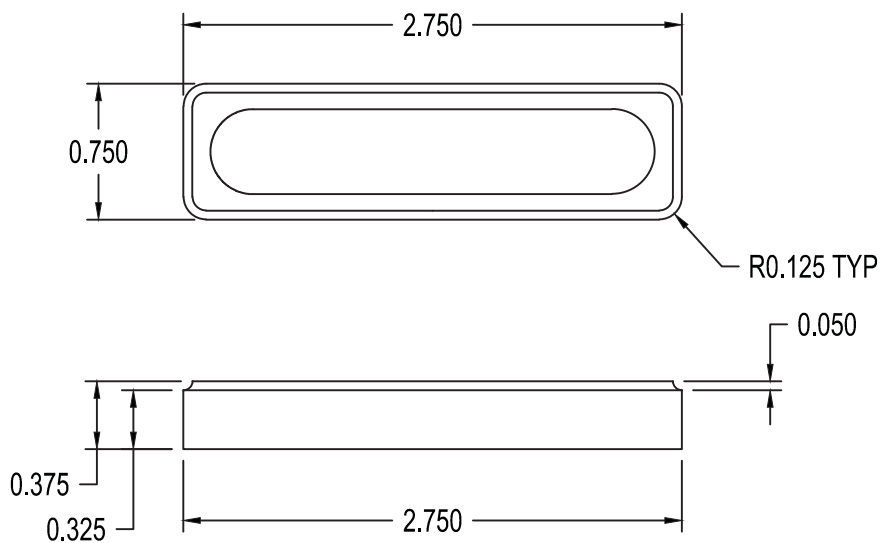

JB 766

Questions- Call before mortising 212-337-8510

BRUSSO®
American Made
PRECISION HARDWARE

© 1983-2012 Brusso Hardware LLC
67-69 Greylock Avenue
Belleville, NJ 07109
T 212-337-8510 F 212-337-9840

Product: JB 766 BOX HANDLE		Revision:	
Component: BOX HANDLE	Material: BRASS		File Name: JB 766 BOX HANDLE
Catalog No: JB 766	Drawn By: KA	Checked By: RB	
Scale: NONE	Date: 3/8/13	Date:	Sheet: 1 of 3

Tolerances unless otherwise specified: Machined features fraction ± 1/64
Decimal .xxx ± .005, Angular ± 1 Degree, Hole Diameter +.003/- .002